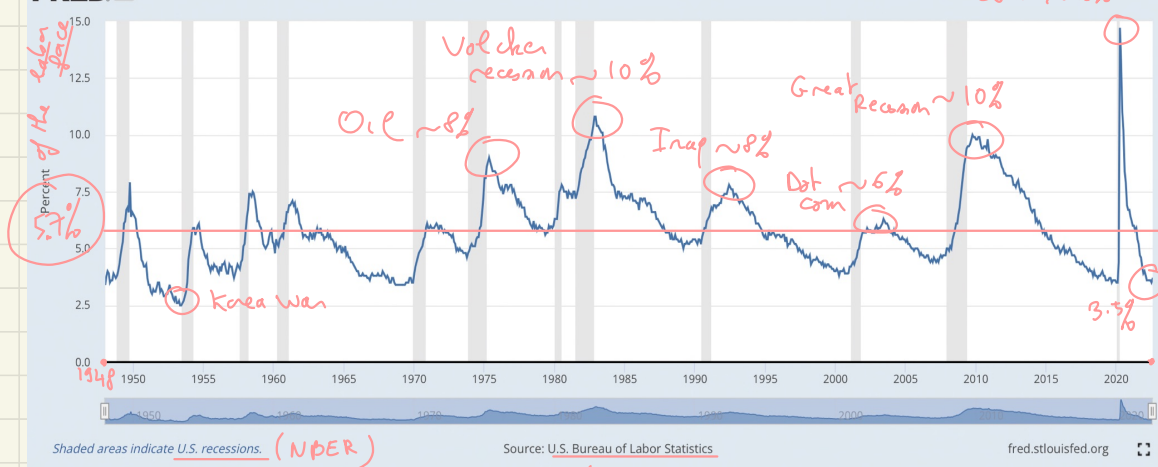

Prevalence of Unemployed Workers

Pascal Michailat
<https://pascalmichailat.org/c2/>

Definition of unemployed

- >16 years old
- reside in 50 US states
- not in armed forces
- not in mental / penal institution

part of civilian population

Unemployed if:

- no job
- ready to work
- actively searching for a job in past 4 weeks

FRED — Unemployment Rate

From Current Population Survey (CPS)

World War 2 + peace.